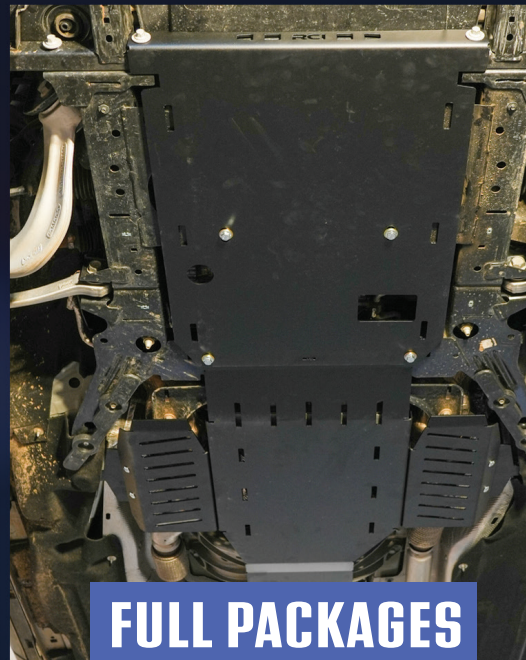

# INTERCEPTOR ARMOR

RCI Metalworks offers specialized skid plate packages for the Ford Police Interceptor Utility, providing essential protection for critical components like the engine and transmission during high-speed pursuits or rugged duty!

**SKID PLATES**

**CAT GUARDS**

**FULL PACKAGES**

These American-made plates safeguard your fleet against curbs and debris, significantly reducing vehicle downtime in the most demanding service conditions.